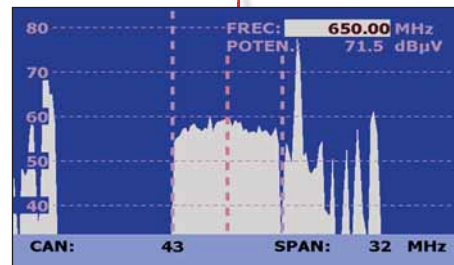

Spectrum analyser