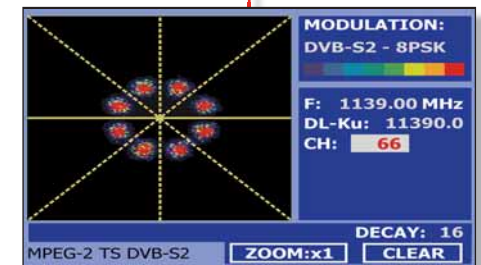

## Encrypted Services

Decode and visualise encrypted channels through the CAM interface

HDTV decoder and information

Spectrum analyser

Measurement screen

Constellation diagram

 PROMAX

**DVB**  
Digital Video  
Broadcasting

**HD**

**MPEG-4**  
HDTV

**ASI-TS**  
In&Out

**LINK**  
MARGIN

**HD**

|   |   |   |   |   |   |
|---|---|---|---|---|---|
| 1  | 2  | 3  | 4  | 5  |  |
| 6  | 7 <b>ABC</b><br>DiSEqC  | 8 <b>DEF</b><br>TUV   | 9 <b>GHI</b><br>WXYZ  | 0 <b>JKL</b><br>+*-   |  |