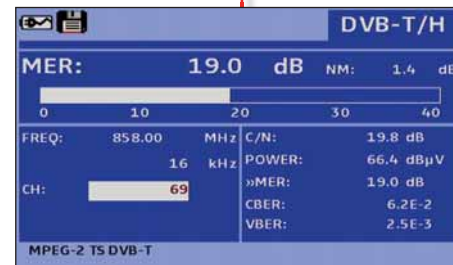

## Encrypted Services

Decode and visualise encrypted channels through the CAM interface

HDTV decoder and information

Spectrum analyser

Measurement screen

Constellation diagram

 PROMAX

**DVB**  
Digital Video  
Broadcasting