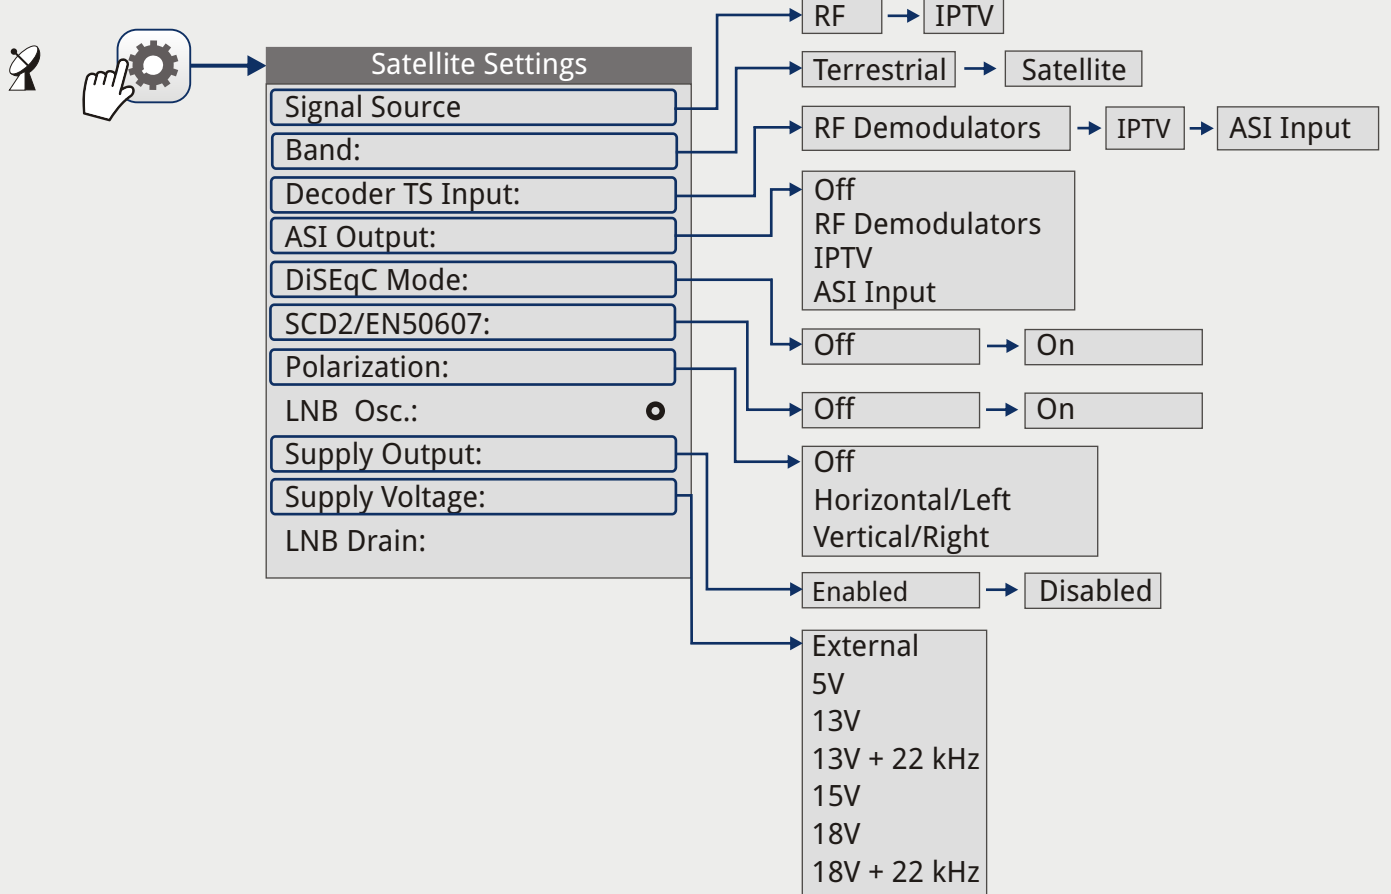

# SPECTRUM ANALYSER MENU

Option available for **terrestrial band**

Option available for **satellite band**

Only available for **digital channel**

Only available for **analog channel**

# SETTINGS MENU