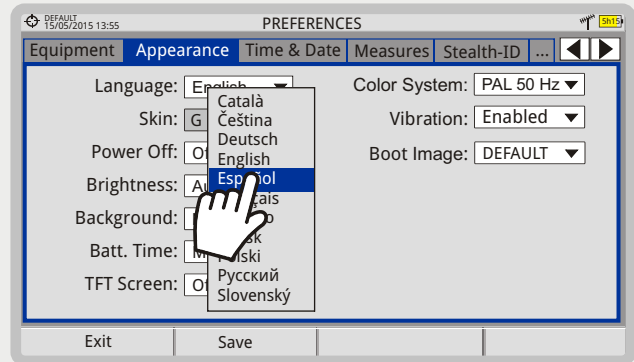

TOUCH SCREEN

MENU SELECTION