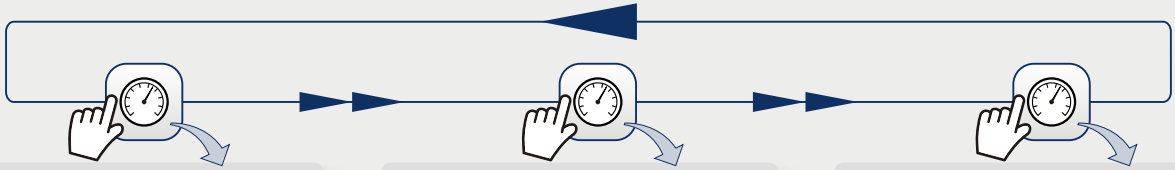

MEASUREMENT

FULL MEASUREMENT