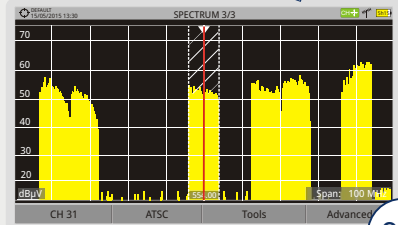

## MEASUREMENT

FULL MEASUREMENT

1/3

MEASUREMENT + TV + SPECTRUM

2/3

MEASUREMENT + PARAMETERS

3/3

## SPECTRUM ANALYSER

SPECTRUM + MEASUREMENT

1/3

SPECTRUM + MEASUREMENT + TV

2/3

FULL SPECTRUM

3/3

## TV

FULL TV

1/3

TV + SPECTRUM + MEASUREMENT

2/3

TV + SERVICE DATA

3/3

## MEASUREMENT MENU