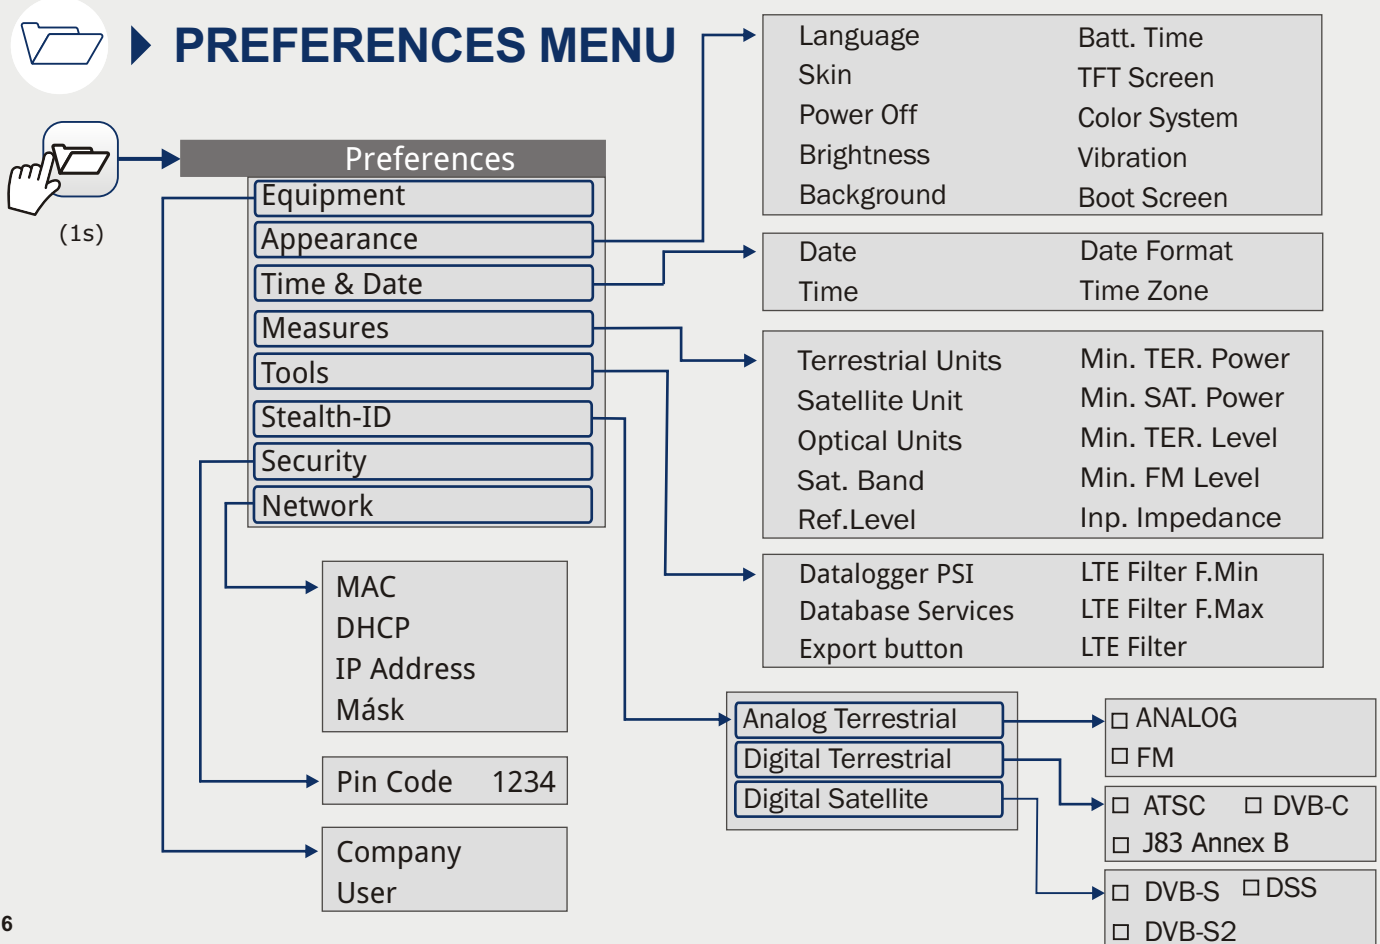

PREFERENCES MENU