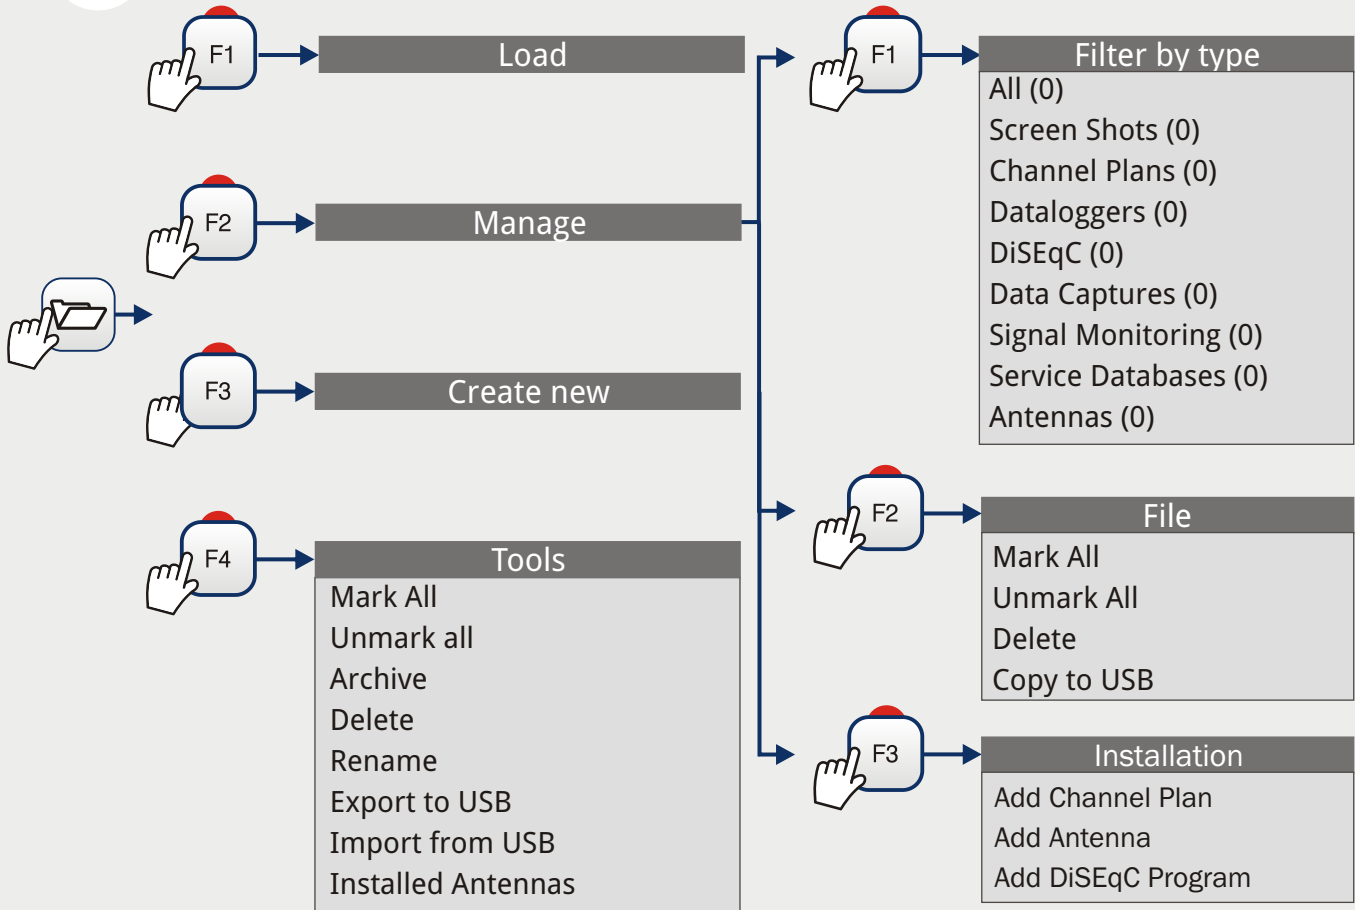

## TV MENU

# SPECTRUM ANALYSER MENU

Option available for **terrestrial band**

Option available for **satellite band**

Only available for **digital channel**

Only available for **analog channel**

# SETTINGS MENU

## INSTALLATION MANAGEMENT