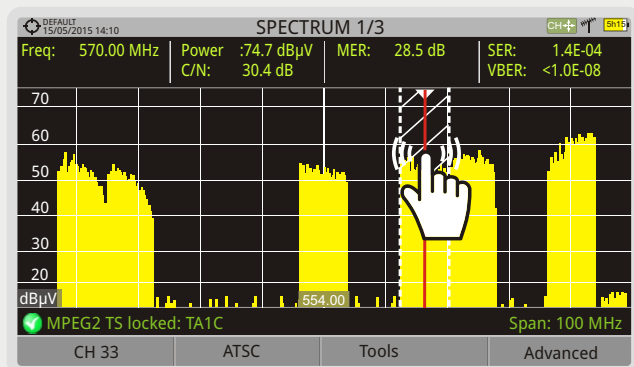

FREQUENCY SELECTION