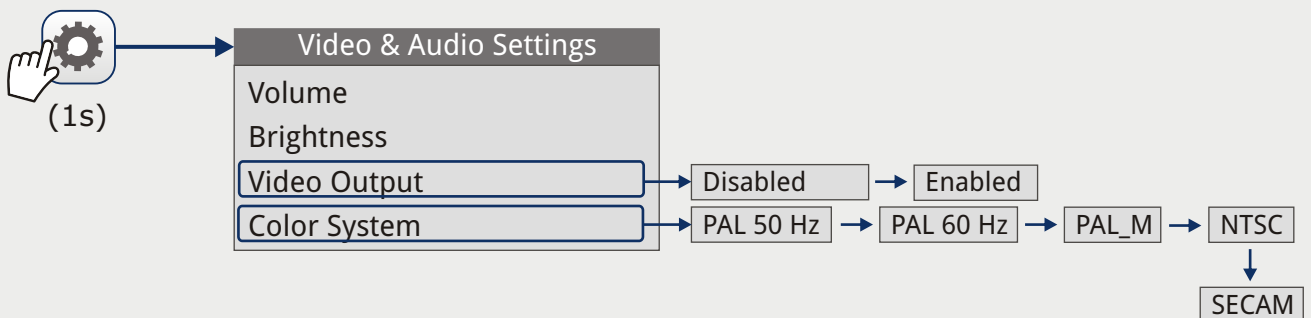

# SPECTRUM ANALYSER MENU

Option available for **terrestrial band**

Option available for **satellite band**

Only available for **digital channel**

Only available for **analog channel**

# SETTINGS MENU