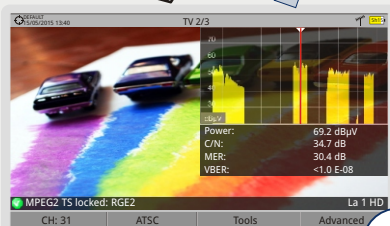

1/3

TV + SPECTRUM + MEASUREMENT