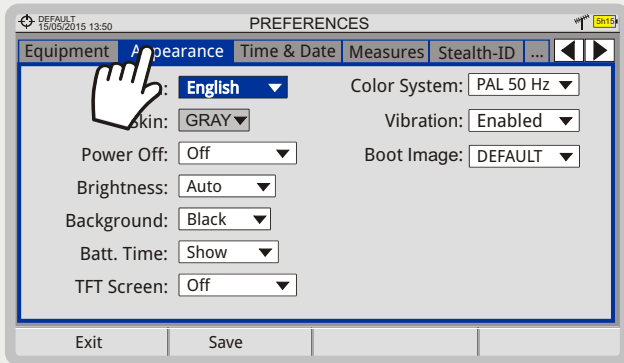

TOUCH SCREEN

MENU SELECTION