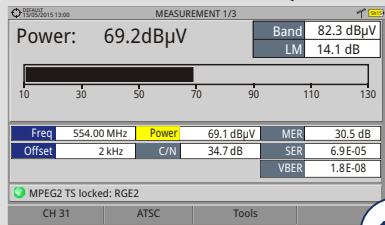

MEASUREMENT

FULL MEASUREMENT