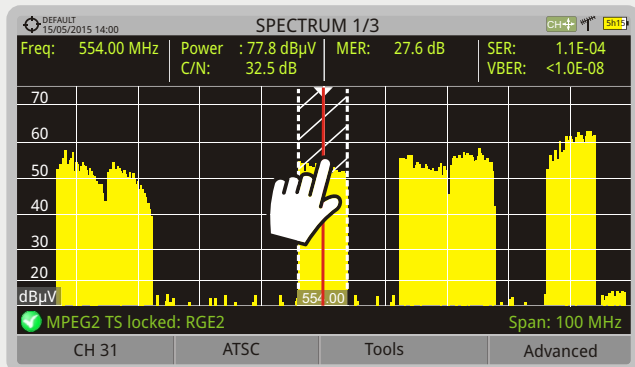

FREQUENCY SELECTION