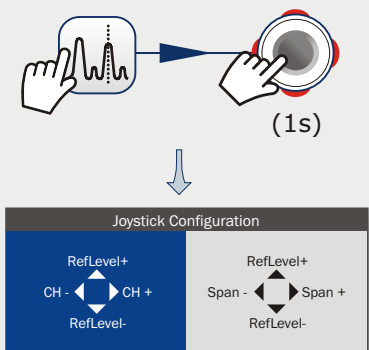

## INSTALLATIONS MANAGEMENT

## EXPORT\*

\* Export settings in Preferences

## JOYSTICK

UP

DOWN

LEFT

RIGHT

VALIDATE