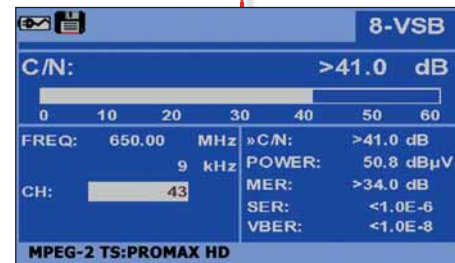

Measurement screen