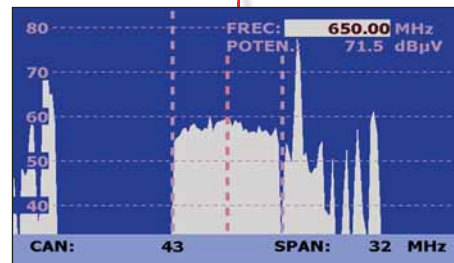

TS-ASI (Input / Output)

TS-ASI connectivity makes it easy to monitor and analyse transport streams coming from other equipment or to transfer the received transport stream to other equipment

Encrypted Services

Decode and visualise encrypted channels through the CAM interface

HDTV decoder and information

Spectrum analyser

Measurement screen

Constellation diagram

PROMAX

DVB
Digital Video
Broadcasting

HD